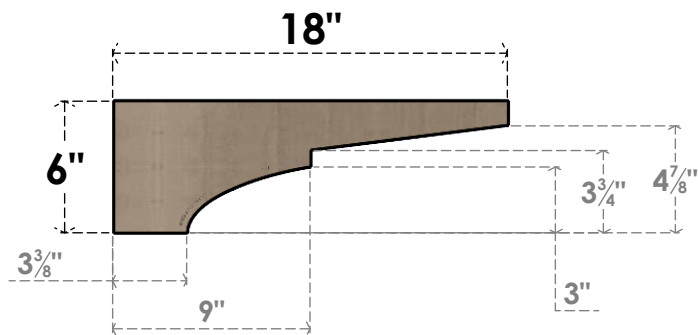

## ITEM NUMBER: CORU03X18X06MONRCPR

3"W X 18"D X 6"H SERIES 3 THIN MONTEREY ROUGH CEDAR TIMBERTHANE  
FAUX WOOD CORBEL, PRIMED

**SIDE PROFILE**

**FRONT PROFILE**

**ISOMETRIC**

EKENA MILLWORK  
2300 WEST MAIN ST.  
CLARKSVILLE, TX 75426  
TOLL FREE: 866-607-0453  
WWW.EKENAMILLWORK.COM

NOTES

1. INSTALLATION TO BE COMPLETED IN ACCORDANCE WITH MANUFACTURER'S SPECIFICATIONS.
2. DRAWING MAY NOT BE TO SCALE
3. THIS DRAWING IS INTENDED FOR DESIGN AND PLANNING PURPOSES ONLY.
4. ALL INFORMATION CONTAINED HEREIN WAS CURRENT AT THE TIME OF DEVELOPMENT BUT MUST BE REVIEWED AND APPROVED BY THE PRODUCT MANUFACTURER TO BE CONSIDERED ACCURATE.
5. TIMBERTHANE ARCHITECTURAL PRODUCTS ARE MADE FROM HIGH DENSITY URETHANE AND COME FACTORY PRIMED