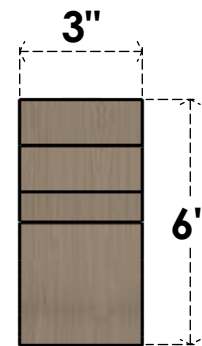

## ITEM NUMBER: CORU03X18X06MONRCPR

3"W X 18"D X 6"H SERIES 3 THIN MONTEREY ROUGH CEDAR TIMBERTHANE  
FAUX WOOD CORBEL, PRIMED

**SIDE PROFILE**

**FRONT PROFILE**

**ISOMETRIC**

EKENA MILLWORK  
2300 WEST MAIN ST.  
CLARKSVILLE, TX 75426  
TOLL FREE: 866-607-0453  
WWW.EKENAMILLWORK.COM